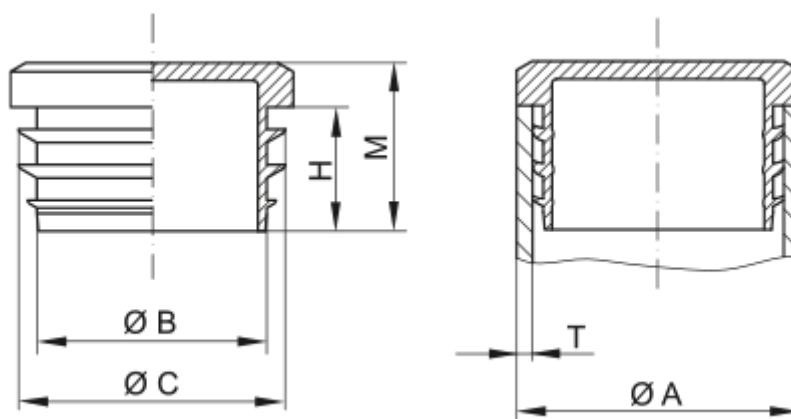

Article number: 59GPN320GL2812

Description: KLEE Finned plugs GPN 320 - 28 (Wall thickness 1-2)

## Measures

---

A = 28

B = 22

C = 26.5

H = 14

M = 19

T = 1-2